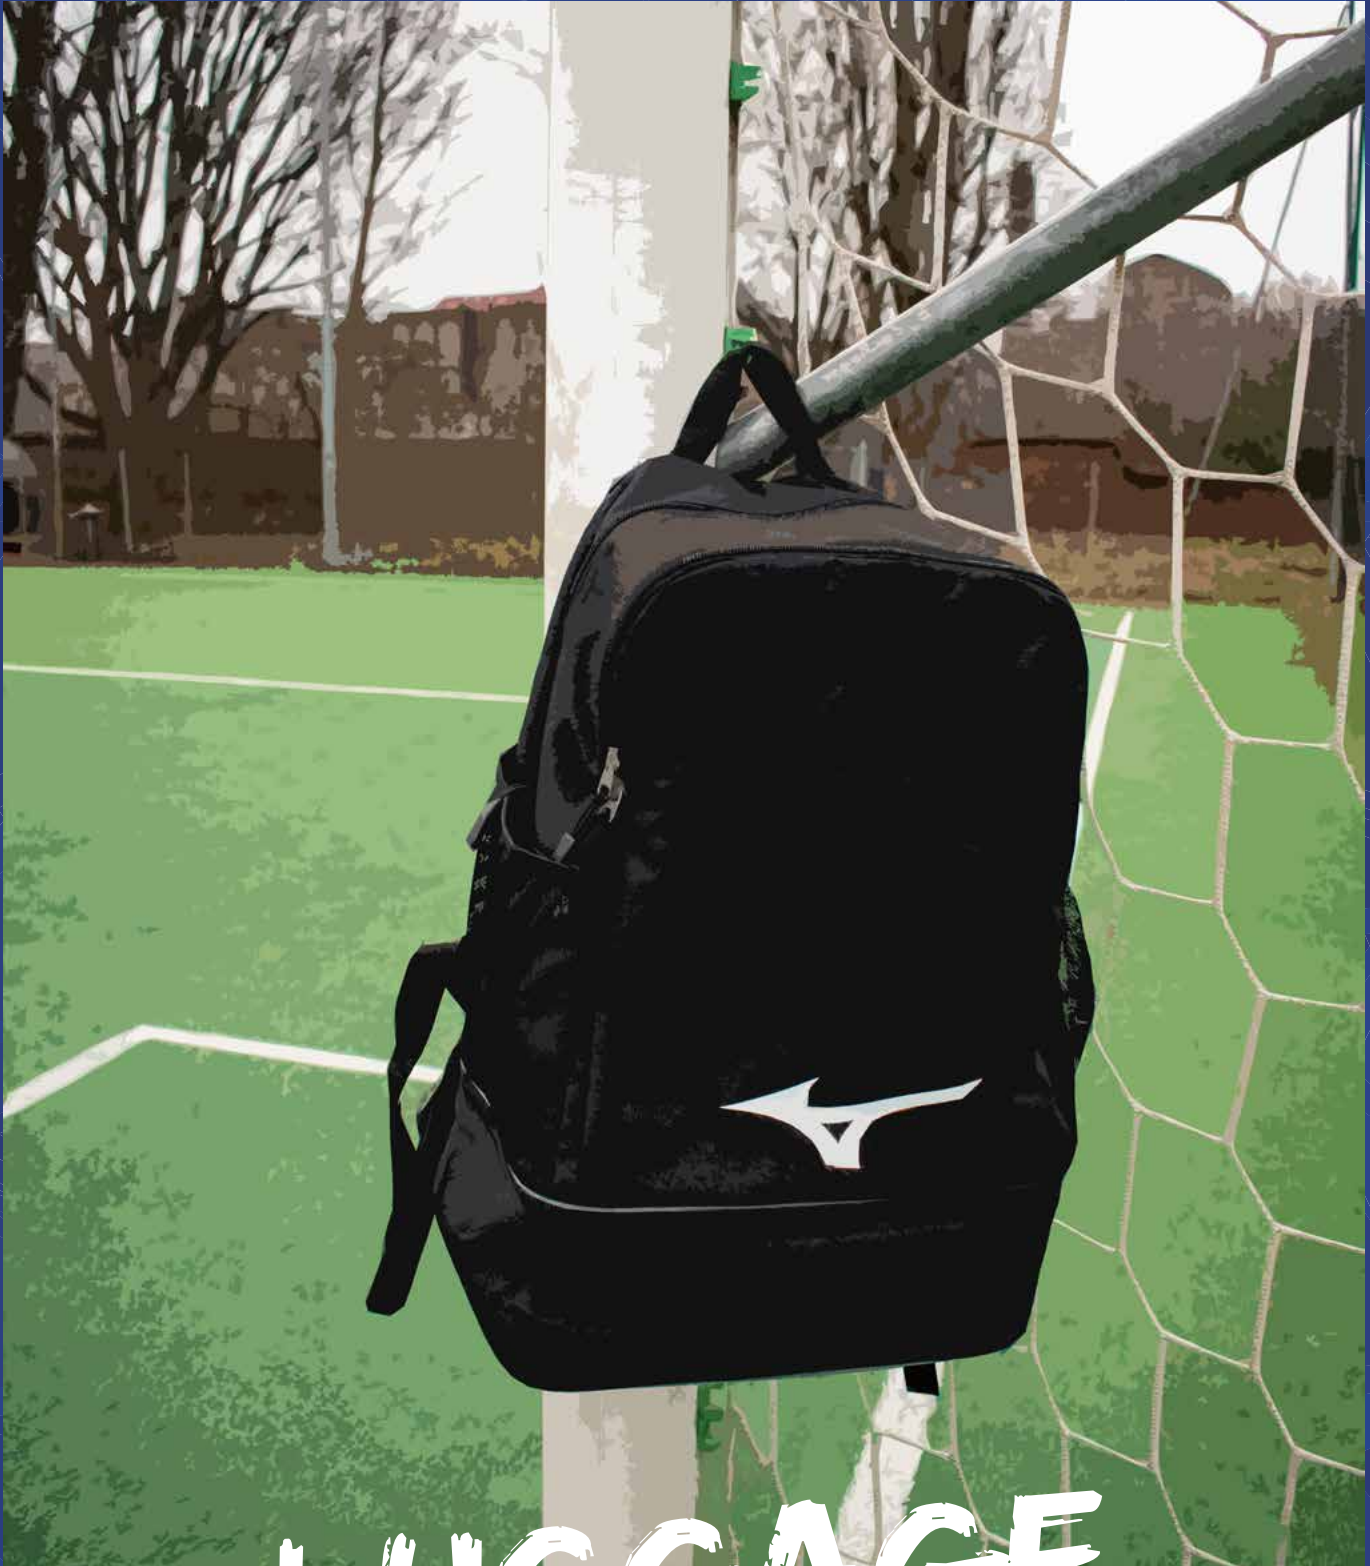

14. NAVY

09. BLACK

62. RED

50. YELLOW FLUO

22. ROYAL

LUGGAGE

LUGGAGE

FOOTBALL BAG LARGE DISPONIBILE FINO AL 2026